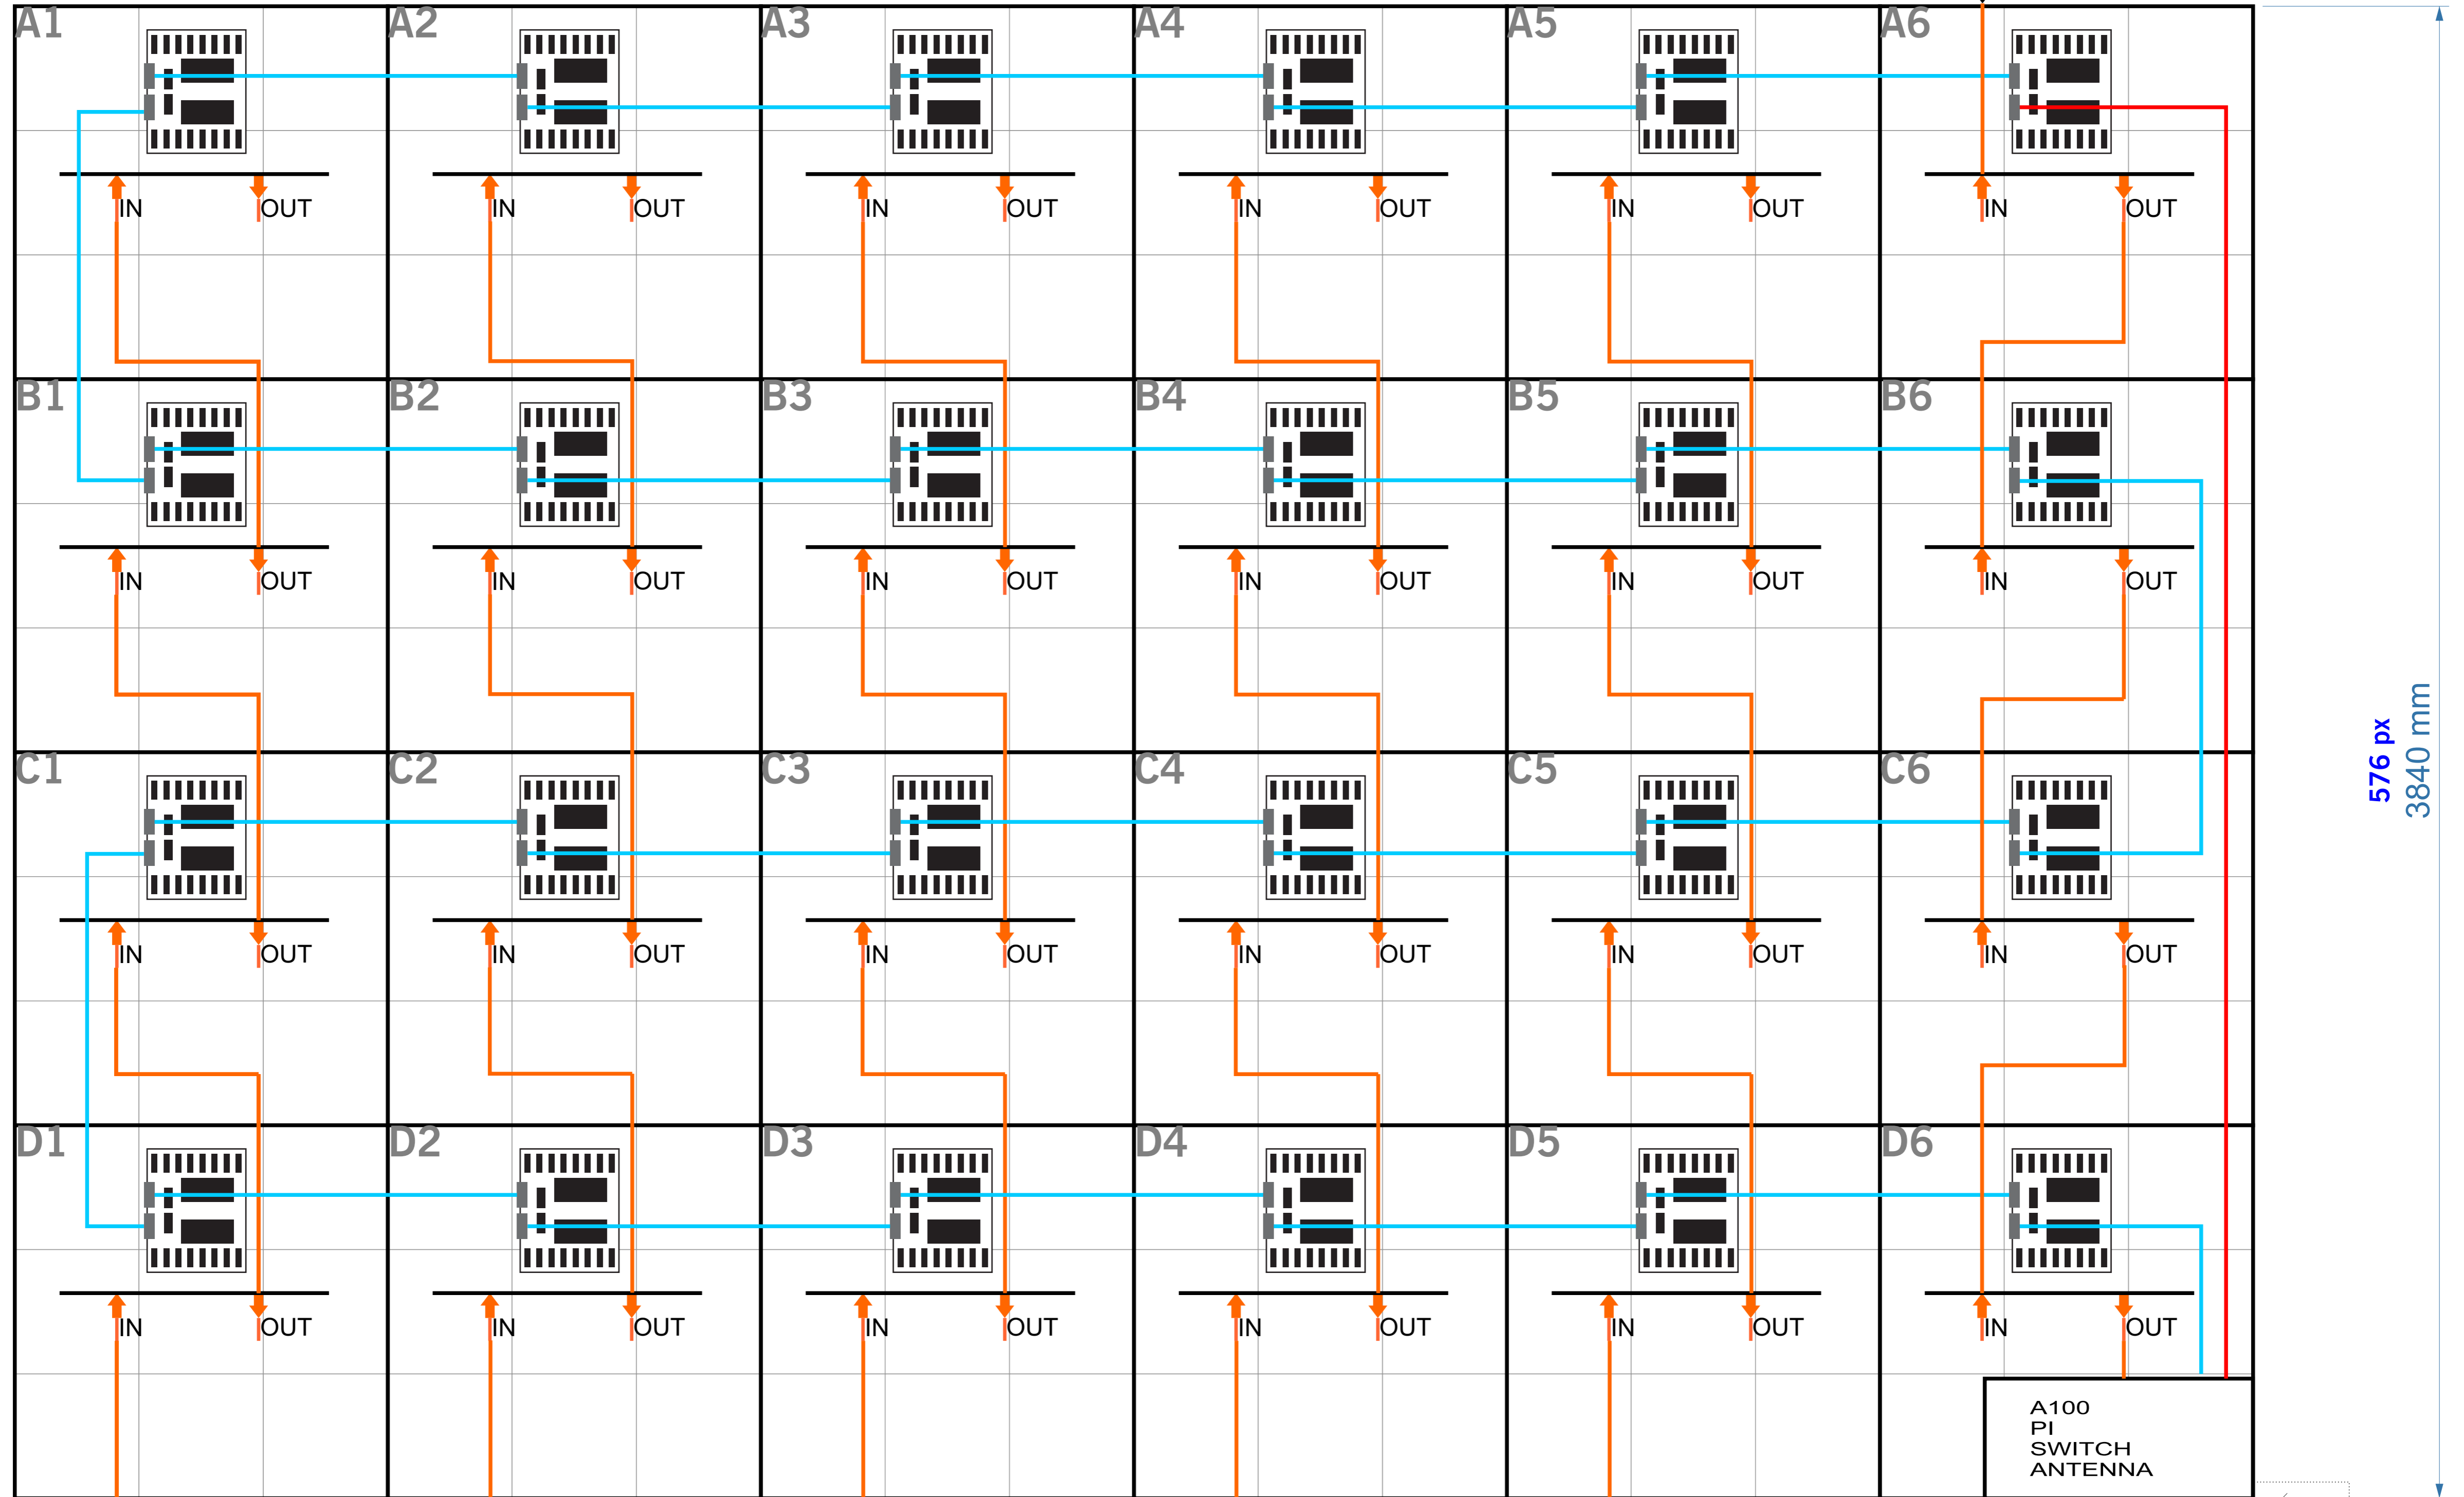

5760 mm
864 px

220V @20A
Consumption: 2765 W

576 px
3840 mm

Sensor SSR-L16

220V @20A
Consumption: 2765 W

220V @20A
Consumption: 2765 W

220V @20A
Consumption: 2765 W

220V @20A
Consumption: 2765 W

220V @20A
Consumption: 2765 W

The LV box can be relocated outside of the screen to facilitate installation and servicing, depending on the final screen location.

FRONT VIEW